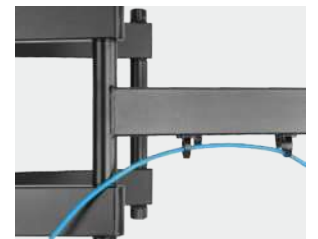

## Swivel Led / Lcd / Curved Tv Wall Mount

Suitable for most 60" -105" Screens

Tilt Range  
+5° ~ -15°

Swivel Range  
+45° ~ -45°

Screen Level  
+3° ~ -3°

Cable Management

**Tool-less Tilting**  
reduces annoying glare and reflections.

**Level Adjustment**  
ensures perfect positioning.

**Extendable Arm**  
offers maximum viewing flexibility.

**Cable Management**  
keeps cables organized and protected.