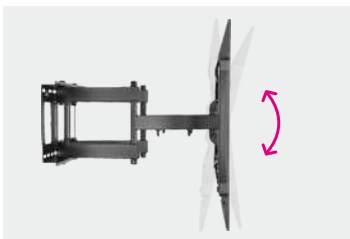

## Swivel Led / Lcd / Curved Tv Wall Mount

Suitable for most 60" -105" Screens

### Fully Adjustable for a Variety of Viewing Options

Screen Size  
60"-105"

Weight Capacity  
90kg/198lbs

VESA Compatible  
200x200 400x200  
300x300 400x400  
600x400 800x400  
600x900

Profile to wall  
70-625mm/  
2.75"-24.6"

Tilt Range  
+5° ~ -15°

Swivel Range  
+45° ~ -45°

Screen Level  
+3° ~ -3°

Cable Management

**Tool-less Tilting**  
reduces annoying glare and reflections.

**Level Adjustment**  
ensures perfect positioning.

**Extendable Arm**  
offers maximum viewing flexibility.

**Cable Management**  
keeps cables organized and protected.