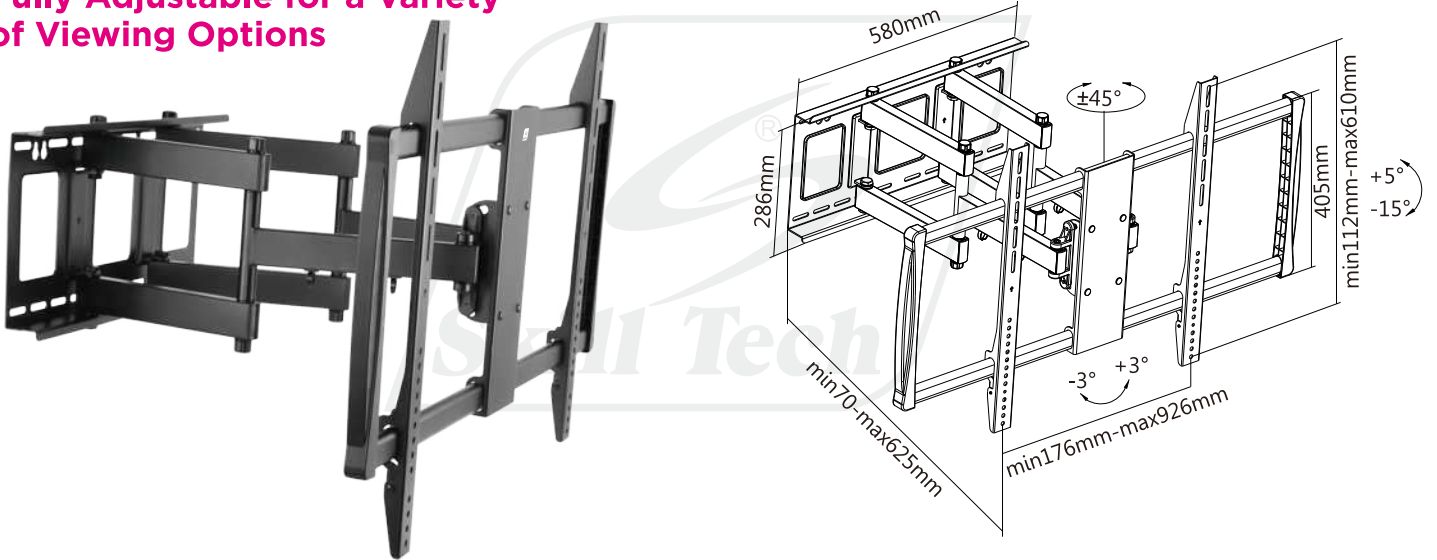

## Swivel Led / Lcd / Curved Tv Wall Mount

Suitable for most 60" -105" Screens

### Fully Adjustable for a Variety of Viewing Options

Screen Size  
60"-105"

Weight Capacity  
90kg/198lbs

VESA Compatible  
200x200 400x200  
300x300 400x400  
600x400 800x400  
600x900

Profile to wall  
70-625mm/  
2.75"-24.6"

Tilt Range  
+5° ~ -15°

Swivel Range  
+45° ~ -45°

Screen Level  
+3° ~ -3°

Cable Management

**Tool-less Tilting**  
reduces annoying glare and reflections.

**Level Adjustment**  
ensures perfect positioning.

**Extendable Arm**  
offers maximum viewing flexibility.

**Cable Management**  
keeps cables organized and protected.