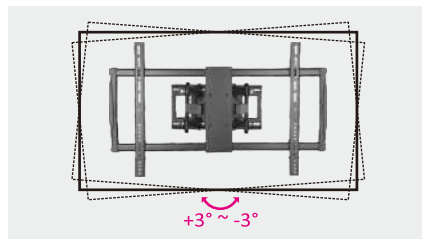

### Fully Adjustable for a Variety of Viewing Options

Screen Size  
60"-105"

Weight Capacity  
90kg/198lbs

VESA Compatible  
200x200 400x200  
300x300 400x400  
600x400 800x400  
600x900

Profile to wall  
70-625mm/  
2.75"-24.6"

Tilt Range  
+5° ~ -15°

Swivel Range  
+45° ~ -45°

Screen Level  
+3° ~ -3°

Cable Management

**Tool-less Tilting**  
reduces annoying glare and reflections.

**Level Adjustment**  
ensures perfect positioning.